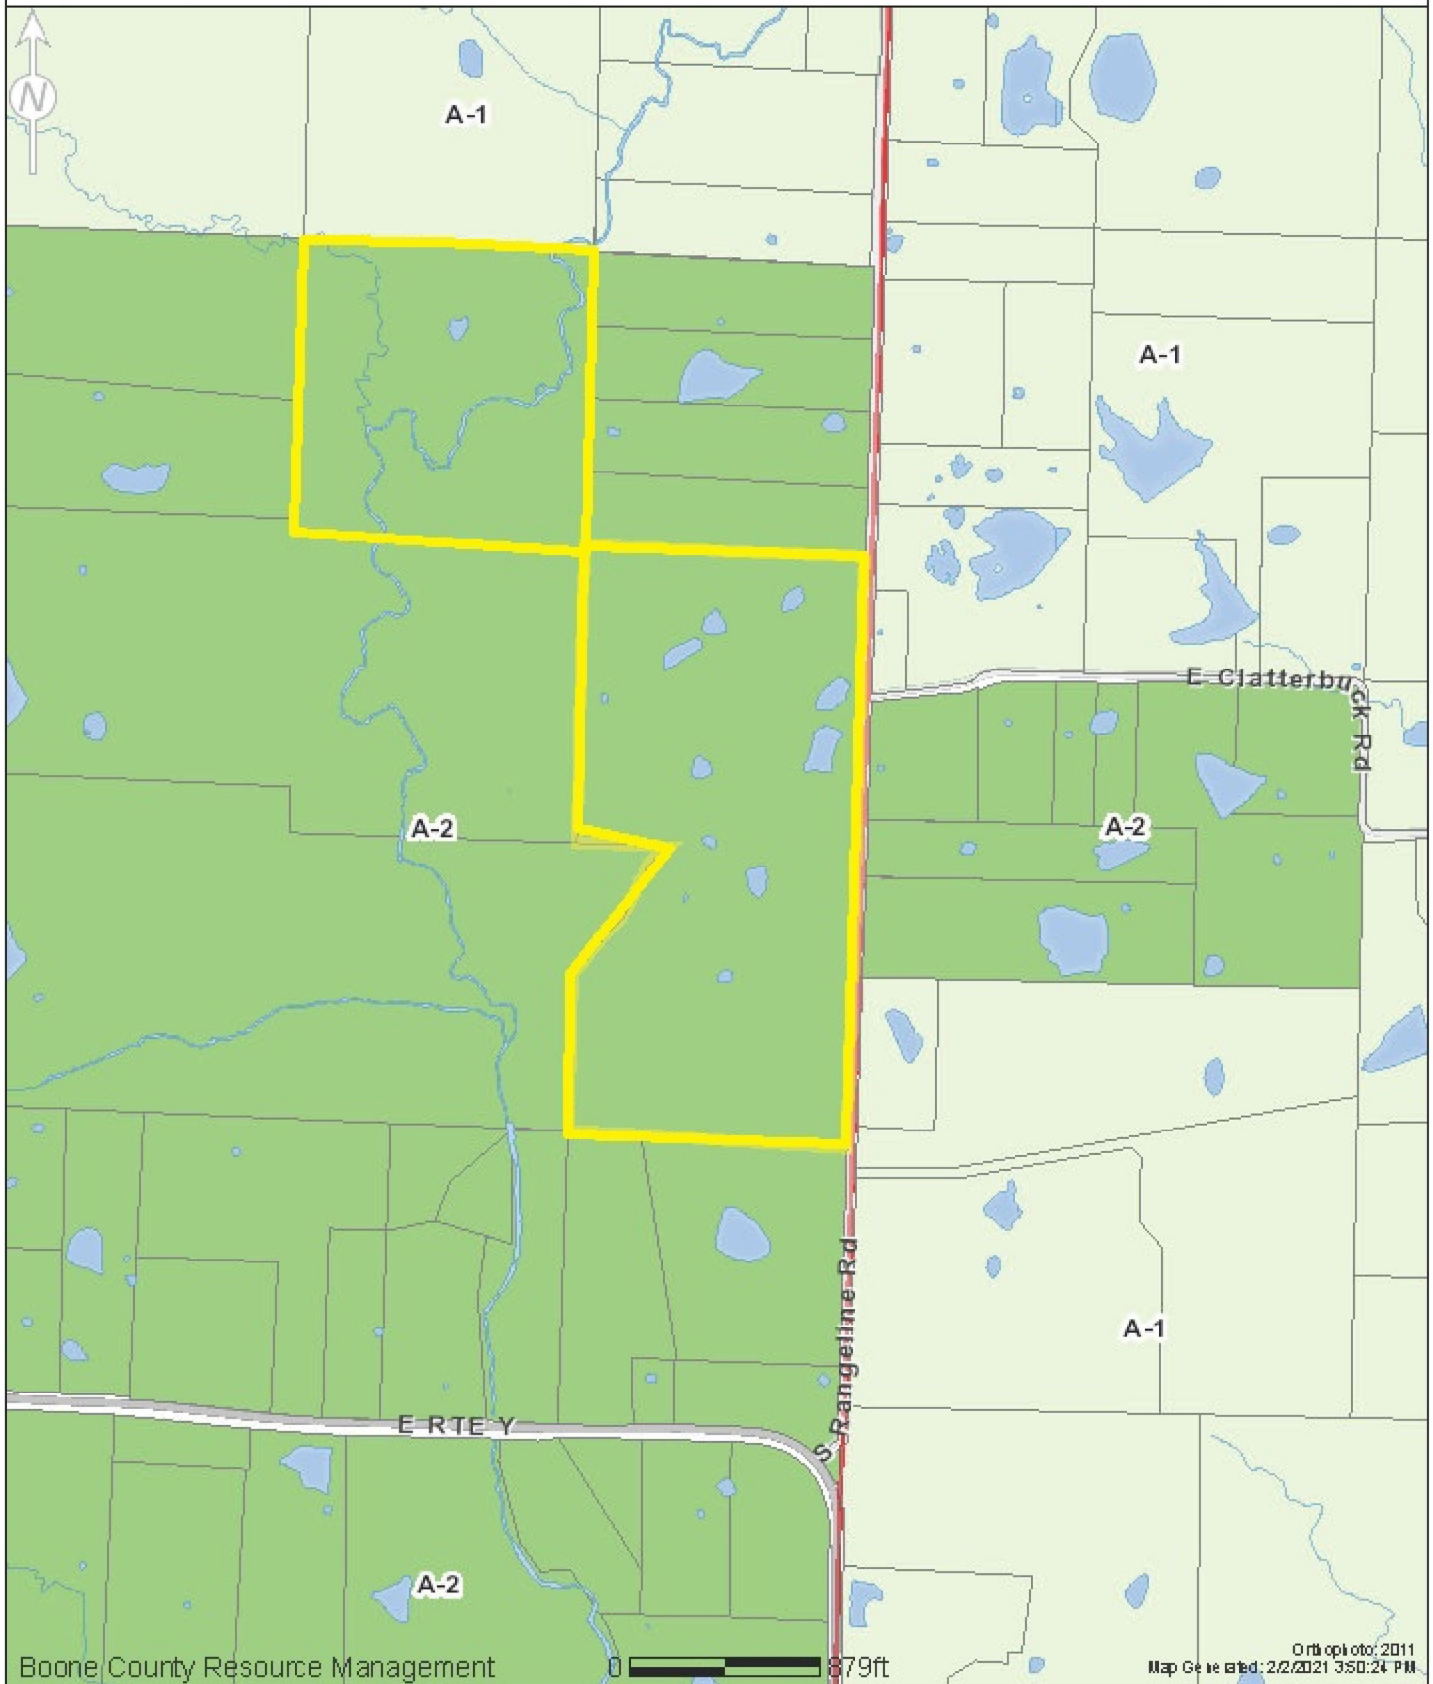

# Boone County Zoning Map

Prepared by the Boone County Resource Management, (573) 886-4330

**ATTENTION!!**

DISCLAIMER; READ CAREFULLY: These maps were prepared for the inventory of real property based on the utilization of deeds, plans, and/or supportive data. In addition, map files are frequently changed to reflect changes in both dates, lot lines and other geographic features resulting from changes in ownership, development and other causes. The existence, dimension, and location of features, as well as other information, should not be relied upon for any purpose without actual field verification. The County of Boone makes no warranty of any kind concerning the completeness or accuracy of information contained on these maps and assumes no liability or responsibility for the use or misuse of these maps by persons not familiar with Boone County. Use of these maps by any person not familiar with Boone County constitutes agreement by the user to assume full liability and responsibility for the verification of the accuracy of information shown on these maps.